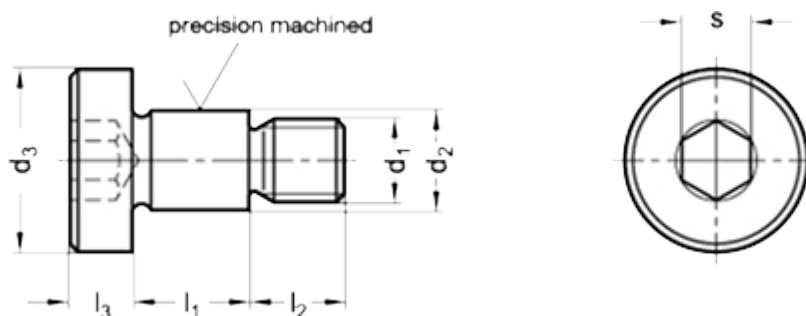

Article number: 207321M568NI
Description: E+G Shoulder screw
GN 732.1-M5-6-8-NI

Measures

Application example

d1	= M 5
d2	= 6 -0.03/-0.05
d3	= 12
l1 +0.20/+0.13	= 8
l2	= 7
l3	= 3
s	= 3
Weight in (g)	= 5